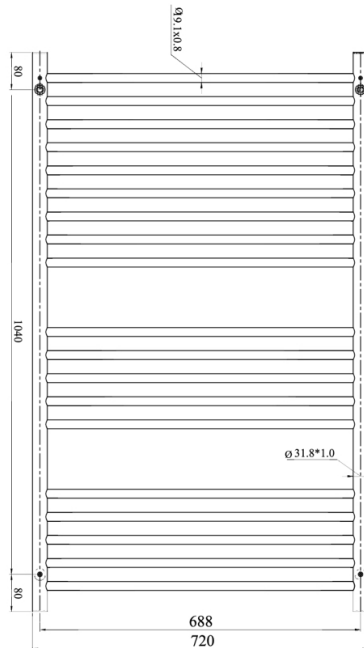

Allegra 19 Bar Wide Heated Towel Rail

Product Specifications

Code: JY-3319WIDE-MB
Finish: Matte Black
Primary Material: 304 Stainless Steel
Technical Features: Dual Wire
240VAC Plug-in or Hardwire
IP Rating: IP55
Maximum Output Temperature: 50C