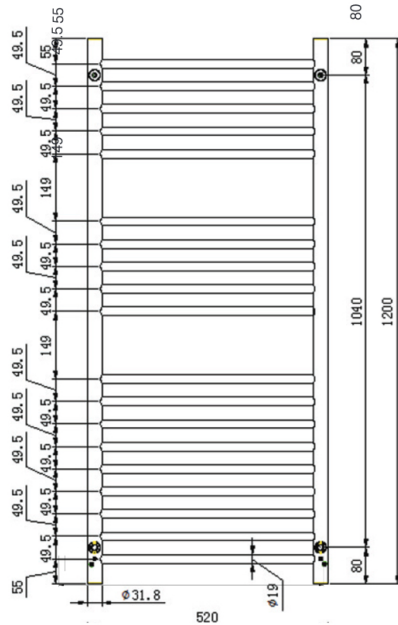

# Allegra 19 Bar Heated Towel Rail

## Product Specifications

Code: JY-3319-CH  
Finish: Chrome  
Primary Material: 304 Stainless Steel