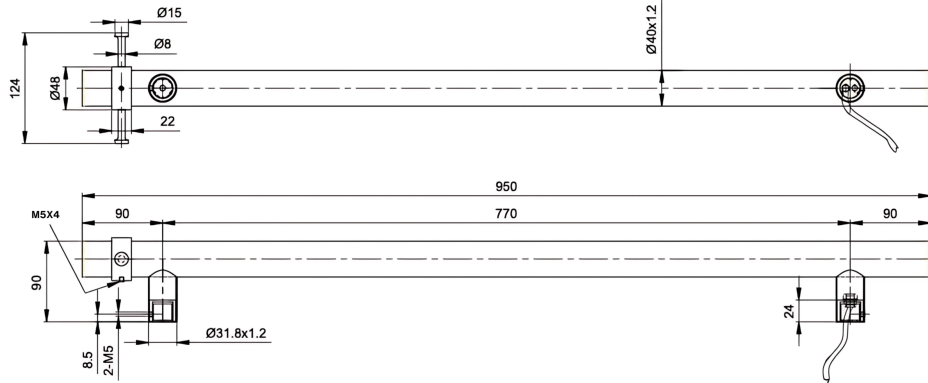

Allegra 12V Round Bar Vertical Heated Towel Rail with T-Bar

Product Specifications

Code: JY-12V-R100-MB
Finish: Matte Black
Primary Material: 304 Stainless Steel

Available in

Product feature

Experience, *the difference.*