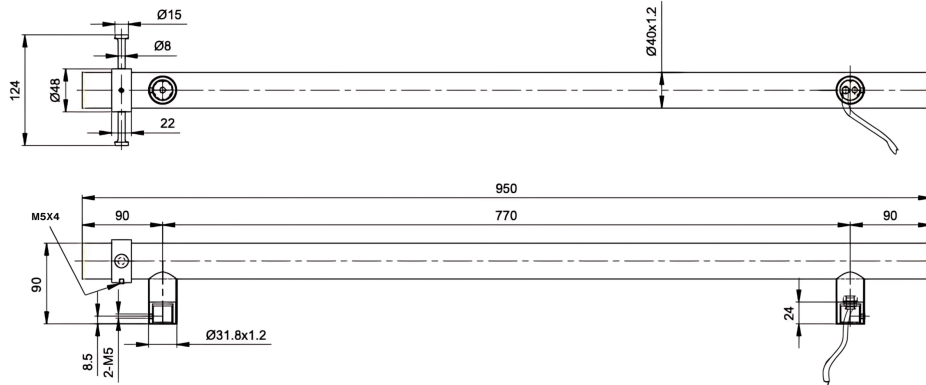

Allegra 12V Round Bar Vertical Heated Towel Rail with T-Bar

Product Specifications

Code: JY-12V-R100-GM
Finish: Gunmetal
Primary Material: 304 Stainless Steel

Available in

- | | | |
|--|---|---|
|  JY-12V-R100-GM
Gunmetal
PVD |  JY-12V-R100-BN
Brushed Nickel
Raw Brush |  JY-12V-R100-MB
Matte Black
Powdercoat |
|  JY-12V-R100-BB
Brushed Brass
PVD |  JY-12V-R100-CH
Chrome
Raw Polish | |