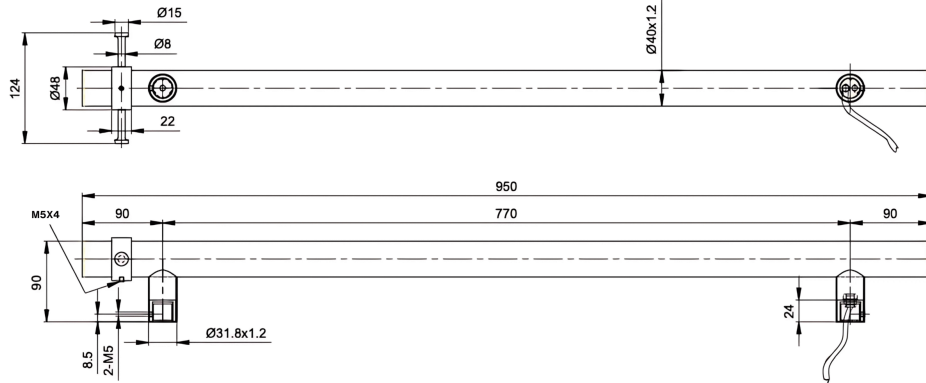

# Allegra 12V Round Bar Vertical Heated Towel Rail with T-Bar

## Product Specifications

Code: JY-12V-R100-CH  
Finish: Chrome  
Primary Material: 304 Stainless Steel