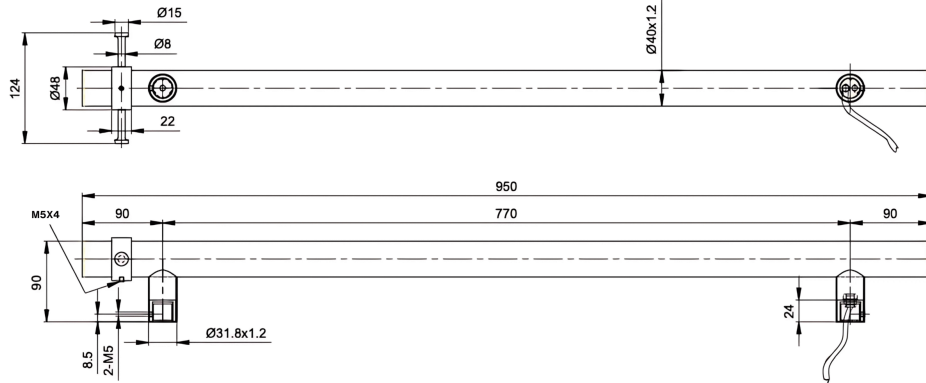

Allegra 12V Round Bar Vertical Heated Towel Rail with T-Bar

Product Specifications

Code: JY-12V-R100-BN
Finish: Brushed Nickel
Primary Material: 304 Stainless Steel

Available in

JY-12V-R100-GM
Gunmetal
PVD