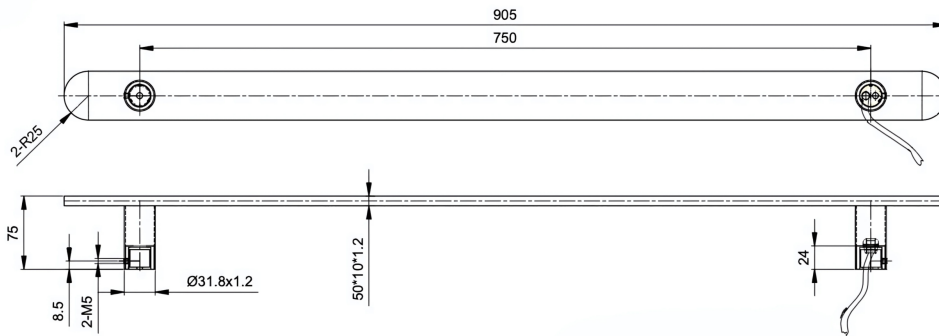

# Allegra 12V Flat Bar Vertical Heated Towel Rail

## Product Specifications

**Code:** JY-12V-F100-MB  
**Finish:** Matte Black  
**Primary Material:** 304 Stainless Steel  
**IP Rating:** IP55 Maximum Output Temperature: 50  
 Transformer Input: 240VAC - 60Hz - 1.5  
 Transformer Output: 12VDC - 5.0A - 60'  
 (max)  
**Technical Features:** 12VDC Hardwire Only  
 Included: Transformer