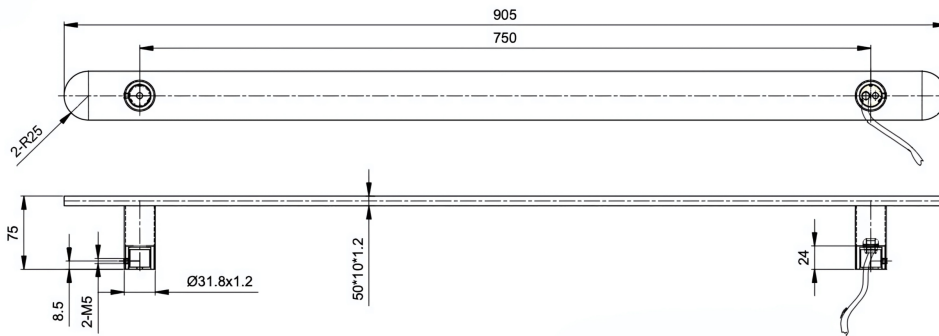

Allegra 12V Flat Bar Vertical Heated Towel Rail

Product Specifications

Code: JY-12V-F100-GM
Finish: Gunmetal
Primary Material: 304 Stainless Steel
IP Rating: IP55 Maximum Output Temperature: 50
Transformer Input: 240VAC - 60Hz - 1.5
Transformer Output: 12VDC - 5.0A - 60' (max)
Technical Features: 12VDC Hardwire Only
Included: Transformer