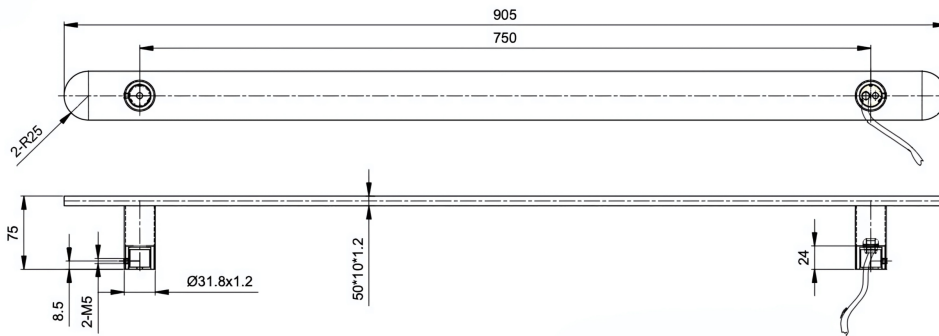

Allegra 12V Flat Bar Vertical Heated Towel Rail

Product Specifications

Code: JY-12V-F100-CH
Finish: Chrome
Primary Material: 304 Stainless Steel
IP Rating: IP55 Maximum Output Temperature: 50
Transformer Input: 240VAC - 60Hz - 1.5
Transformer Output: 12VDC - 5.0A - 60' (max)
Technical Features: 12VDC Hardwire Only
Included: Transformer