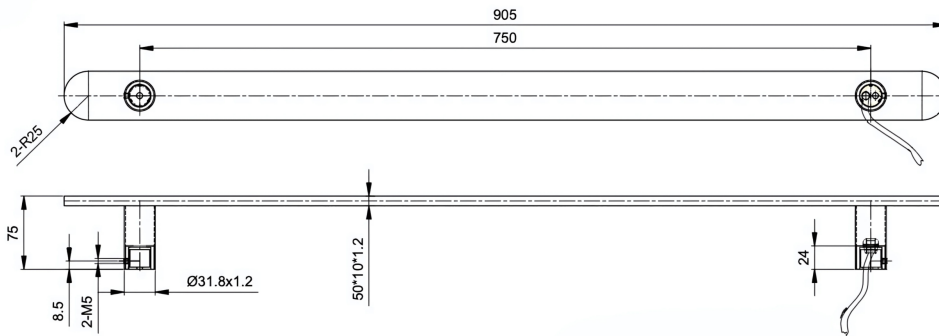

Allegra 12V Flat Bar Vertical Heated Towel Rail

Product Specifications

Code: JY-12V-F100-BN
Finish: Brushed Nickel
Primary Material: 304 Stainless Steel
IP Rating: IP55 Maximum Output Temperature: 50
 Transformer Input: 240VAC - 60Hz - 1.5
 Transformer Output: 12VDC - 5.0A - 60' (max)
Technical Features: 12VDC Hardwire Only
 Included: Transformer