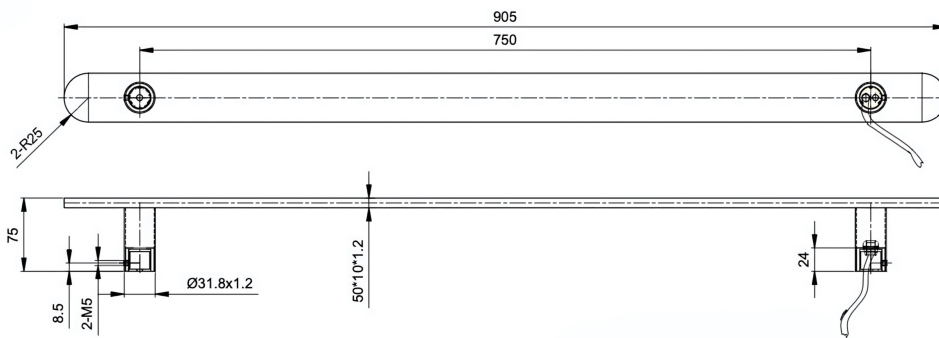

Allegra 12V Flat Bar Vertical Heated Towel Rail

Product Specifications

Code: JY-12V-F100-BB
Finish: Brushed Brass
Primary Material: 304 Stainless Steel
IP Rating: IP55 Maximum Output Temperature: 50
 Transformer Input: 240VAC - 60Hz - 1.5
 Transformer Output: 12VDC - 5.0A - 60' (max)
Technical Features: 12VDC Hardwire Only
 Included: Transformer