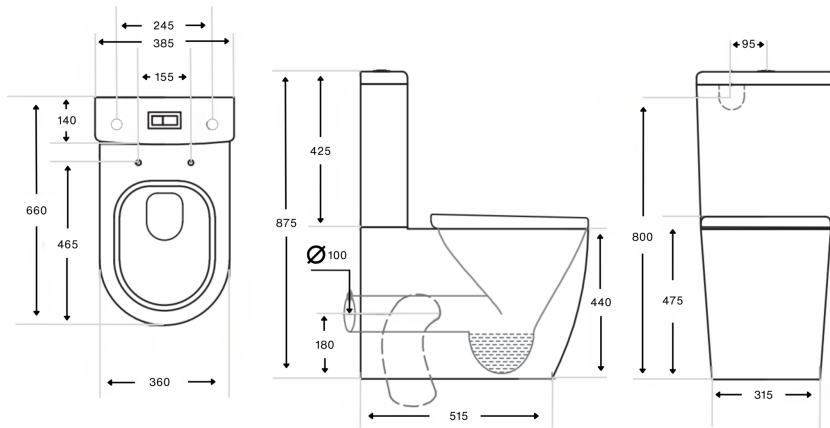

Ajax Back to Wall Rimless Toilet Suite

Product Specifications

Code:	AJA-01-BTW
Finish:	Chrome
Barcode:	9339897021999
Wels registration:	L08457
Wels star rating:	4
WELS Water Consumption:	3.5
Primary Material:	Vitreous China