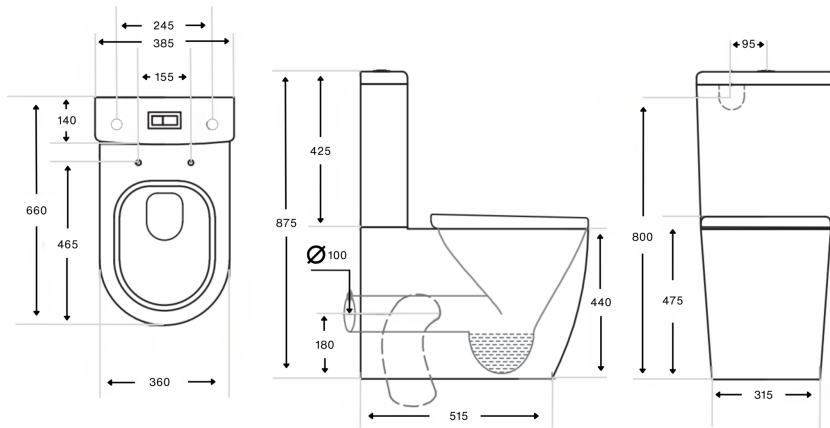

Ajax Back to Wall Rimless Toilet Suite

Product Specifications

| | |
|-------------------------|----------------|
| Code: | AJA-01-BTW-MW |
| Finish: | Matte White |
| Barcode: | 9339897006996 |
| Wels registration: | L08457 |
| Wels star rating: | 4 |
| WELS Water Consumption: | 3.5 |
| Primary Material: | Vitreous China |