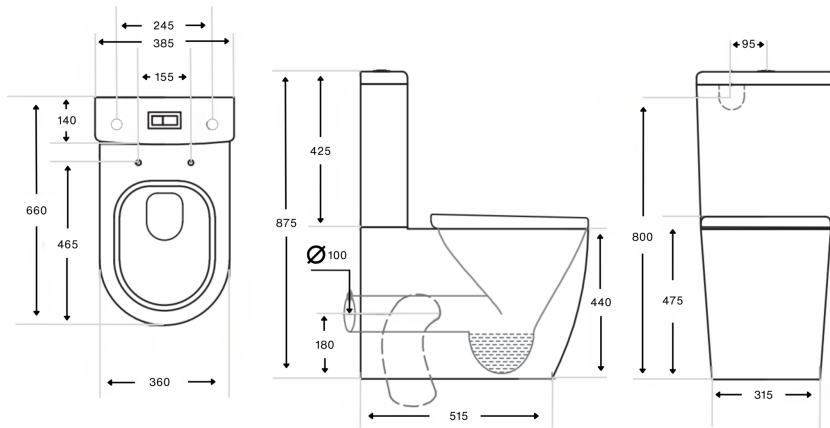

# Ajax Back to Wall Rimless Toilet Suite

## Product Specifications

Code:	AJA-01-BTW-MB
Finish:	Matte Black
Barcode:	9339897006965
Wels registration:	L08457
Wels star rating:	4
WELS Water Consumption:	3.5
Primary Material:	Vitreous China