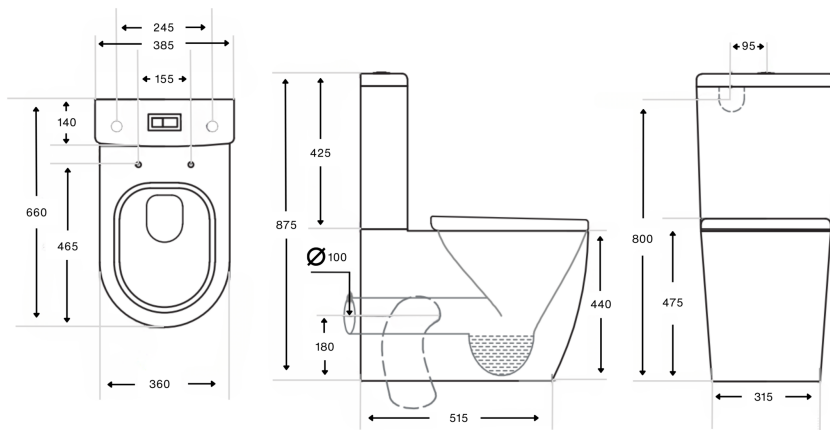

Ajax Back to Wall Rimless Toilet Suite

Product Specifications

Code:	AJA-01-BTW-GM
Finish:	Gunmetal
Barcode:	9339897006989
Wels registration:	L08457
Wels star rating:	4
WELS Water Consumption:	3.5
Primary Material:	Vitreous China