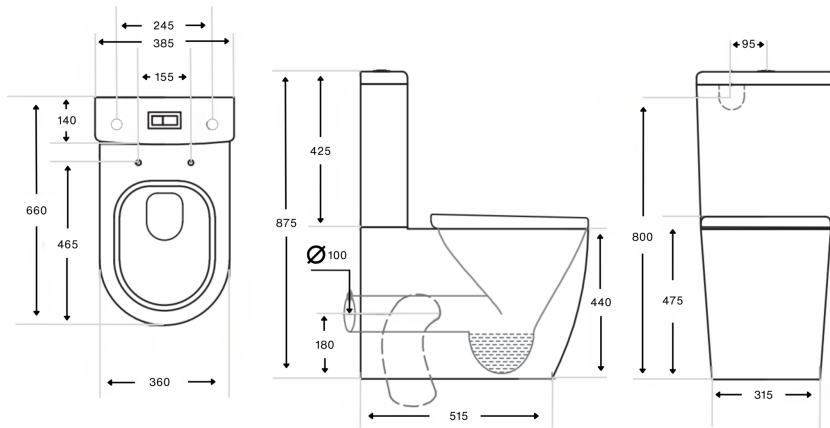

Ajax Back to Wall Rimless Toilet Suite

Product Specifications

Code:	AJA-01-BTW-BN
Finish:	Brushed Nickel
Barcode:	9339897006972
Wels registration:	L08457
Wels star rating:	4
WELS Water Consumption:	3.5
Primary Material:	Vitreous China