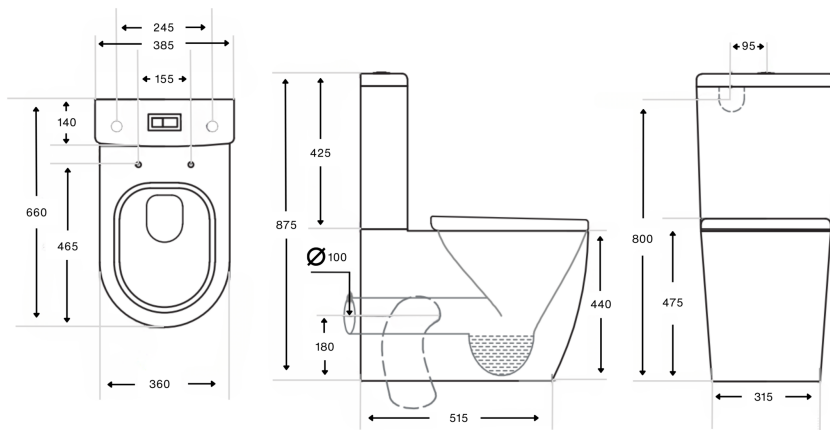

# Ajax Back to Wall Rimless Toilet Suite

## Product Specifications

Code:	AJA-01-BTW-BB
Finish:	Brushed Brass
Barcode:	9339897006958
Wels registration:	L08457
Wels star rating:	4
WELS Water Consumption:	3.5
Primary Material:	Vitreous China